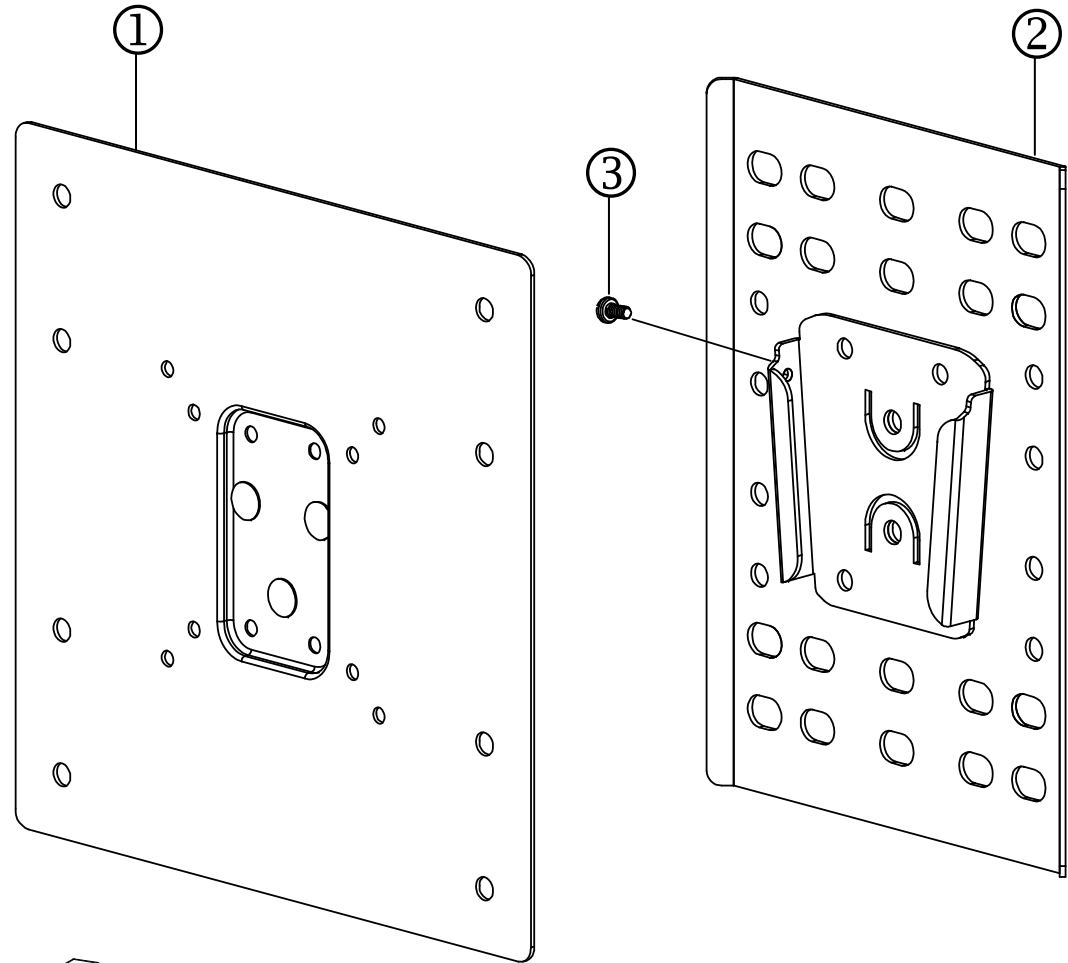

# MANUAL OF TKLA-300137 LCD TV WALL MOUNT - UP TO 37"

NO.	PART	QTY.
1	VESA PLATE	1
2	WALL MOUNT PLATE	1
3	M5x8L SCREW	1
4	1/4"x2" HEX HEAD METAL TAPPING SCREW	4
5	M8 WASHER	4
6	#8 ANCHOR	4
7-1	M4x15L SCREW	4
7-2	M5x15L SCREW	4
7-3	M6x15L SCREW	4
7-4	M8x15L SCREW	4
8-1	M4 SPRING WASHER	4
8-2	M5 SPRING WASHER	4
8-3	M6 SPRING WASHER	4
8-4	M8 SPRING WASHER	4
9-1	M4x25L SCREW	4
9-2	M5x25L SCREW	4
9-3	M6x25L SCREW	4
9-4	M8x25L SCREW	4
10	ψ16.4-10.3x14.8L PLASTIC GASKET	4